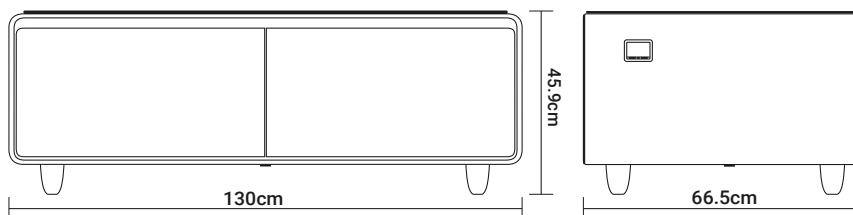

CENTRACOO L

Ali Al-Salem Street,
Souq Al-Kabeer Building B, 7th Floor,
Jebela, Kuwait City

Instagram: centracool_kwt

centracool.com

Color options

- White
- Beige
- Wooden/black

Specifications

| | | | |
|-------------------|--------------|----------------------|------------------------|
| Power Consumption | 0.41 kwh/24h | Temp. Control Method | Electronic |
| Noise | 36dB(A) | Refrigeration Mode | Direct cooling |
| Power Input | 220V/50Hz | Refrigerant | R600a |
| Net Weight | 58Kg | Cooler Volume | 2*65=130L |
| Gross Weight | 65Kg | Temp. Range | 1~12°C |
| Operation Control | touch screen | USB Parameters | 5V/1A+5V/2.1A |
| Product Size | 1300*665*459 | Music Player Power | 20W*2 |
| Packing Size | 1357*732*503 | Sound Control | Bloothtooth/AUX3.5/USB |